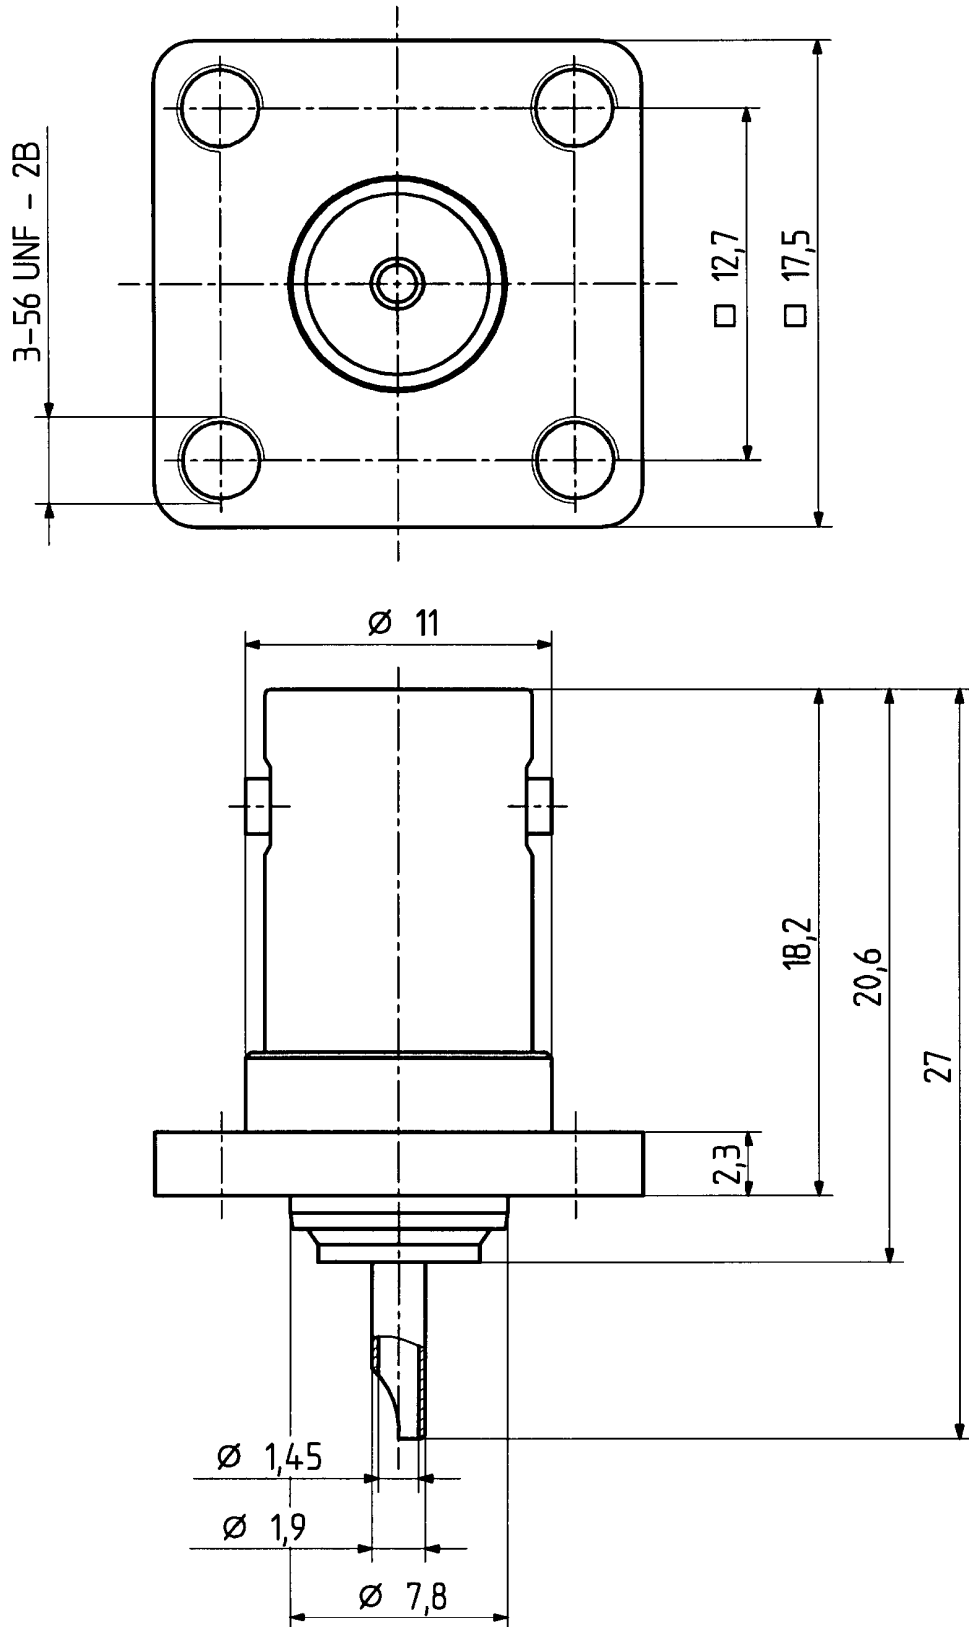

	date	sign
drawn	26.04.00	4726/Bom
checked	16.4.00	4718/P.B.
approved	16.4.00	4726/P.B.

H+S 701 44805

scale  
4 : 1

HUBER + SUHNER RFX

dimensions in mm

drawing number  
4.13.32812

OZ drawing :

Index  
a