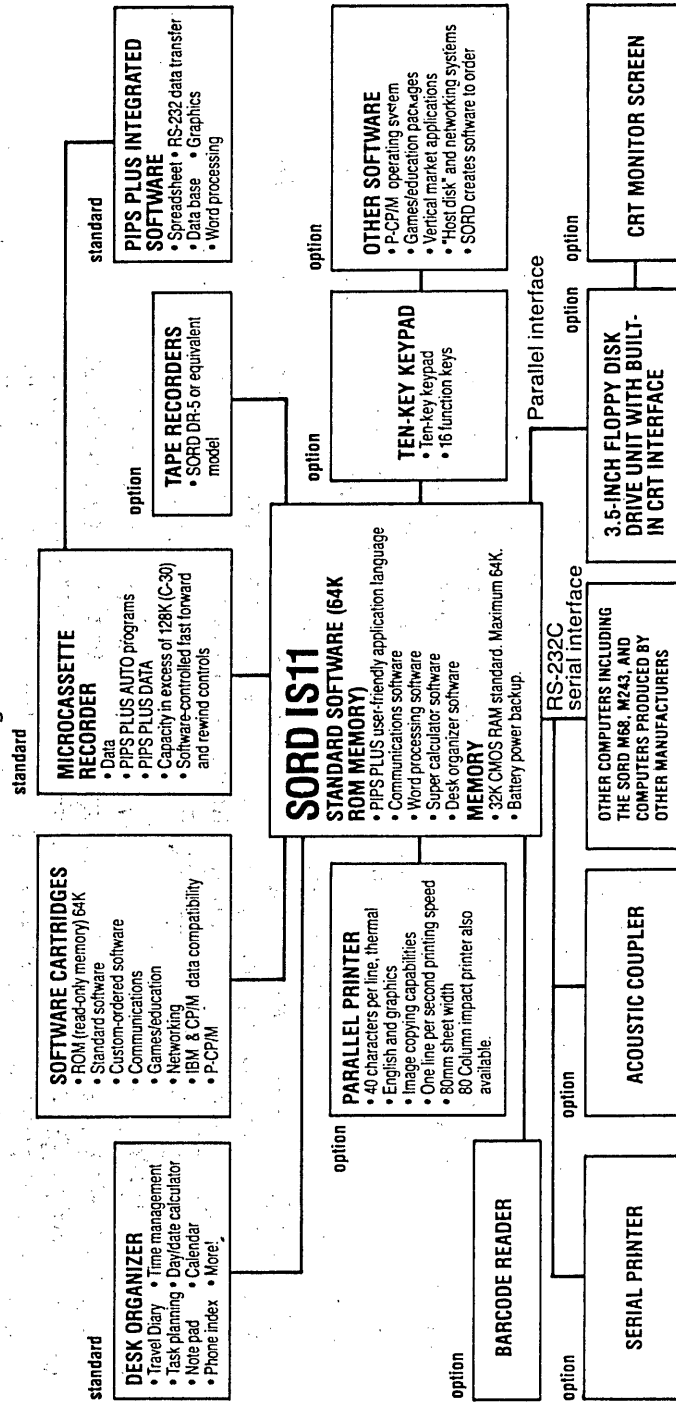

SORD SORD COMPUTER SYSTEMS LTD
PO Box 9447 Wellington Phone 848-069