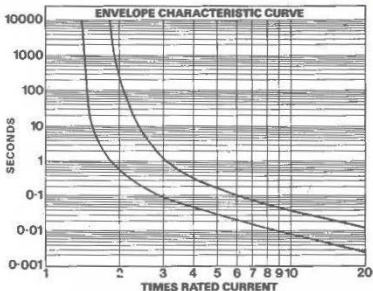

## Low voltage alarm and indicating lug mounting fuselink Phenolic mold body

With acknowledgement to Kenneth E. Beswick Ltd.

%RATED CURRENT	PERFORMANCE DATA					
	100		150		220	
	MIN	MAX	MIN	MAX	MIN	MAX
PERFORMANCE	1000 HRS	-	10 SEC	-	-	30 SEC