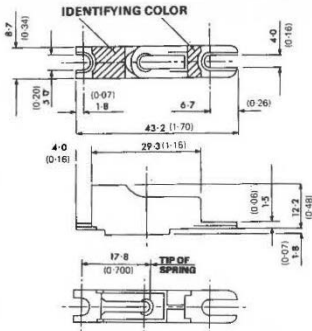

## Low voltage alarm and indicating lug mounting fuselink Phenolic mold body

With acknowledgement to Kenneth E. Beswick Ltd.

%RATED CURRENT	PERFORMANCE DATA					
	100		150		220	
	MIN	MAX	MIN	MAX	MIN	MAX
PERFORMANCE	1000 HRS	-	10 SEC	-	-	30 SEC