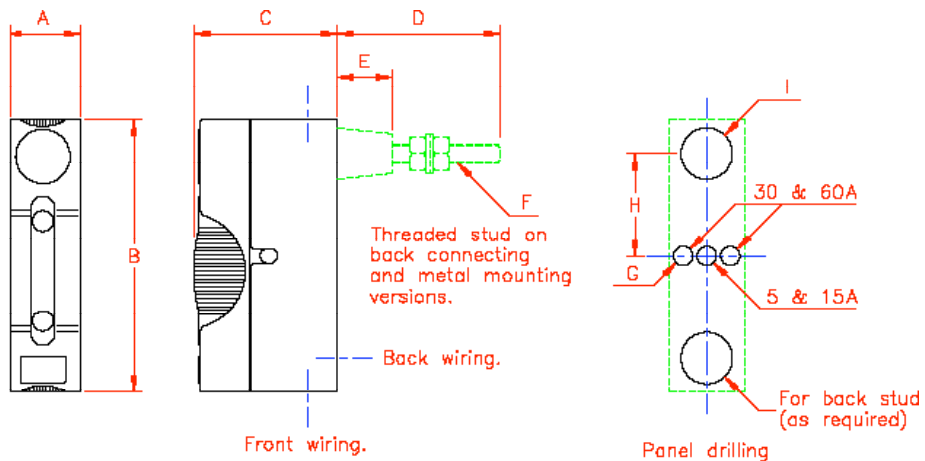

SLYDLOK FUSE-HOLDERS

TYPE SLY

List Reference	Current Rating (A)	Colour	Lawson Fuse-Link	Wiring Connections	DIN Rail Adaptor
W 5341 FW W 5342 BC W 5344 MM W 5345 BW	5	Black	W534	FW BC MM BW BCT BCB	SLYM 3
W 15331 FW W 15332 BC W 15334 MM W 15335 BW	15		W1533		-
W 30341 FW W 30342 BC W 30344 MM W 30345 BW	30		W3034		-
W 60411 FW W 60412 BC W 60414 MM W 60415 BW	60		W6041		-

Notes:
Fuse-holders incorporating fuse-wire, substitute prefix 'W' with 'X'.
Details of H range are available on request.

Dimensional Drawings Type W and X

LAWSON REFERENCE		CURRENT RATING (AMPS)	GENERAL DIMENSIONS (mm)								
TYPE X	TYPE W		A	B	C	D	E	F	G	H	I
X5--	W5--	5	14.2	50.8	25.4	38.1	12.7	3BA	4.5	19	11
X15--	W15--	15	17.5	63.5	33.5	38.1	12.7	2BA	4.5	23.9	12
X30--	W30--	30	25.4	82.6	46.2	50.8	19.1	0BA	4.5	28.6	17
X60--	W60--	60	31.8	108	51.6	76.2	25.4	5/16W	5.5	38.1	20