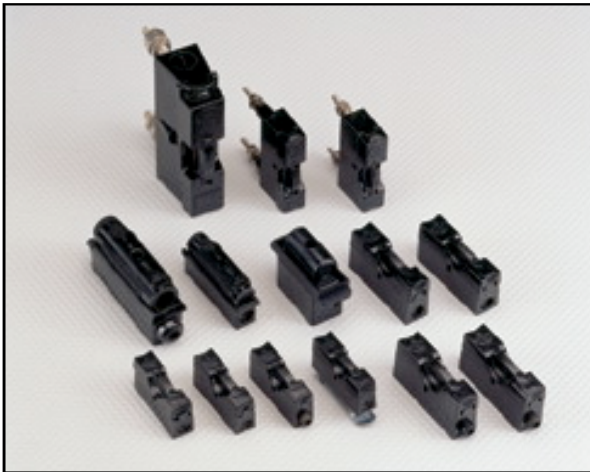

SLYDLOK FUSE-HOLDERS

TYPE SLY

List Reference	Current Rating (A)	Colour	Lawson Fuse-Link	Wiring Connections	DIN Rail Adaptor
W 5341 FW W 5342 BC W 5344 MM W 5345 BW	5	Black	W534	FW BC MM BW BCT BCB	SLYM 3
W 15331 FW W 15332 BC W 15334 MM W 15335 BW	15		W1533		-
W 30341 FW W 30342 BC W 30344 MM W 30345 BW	30		W3034		-
W 60411 FW W 60412 BC W 60414 MM W 60415 BW	60		W6041		-

Notes:
Fuse-holders incorporating fuse-wire, substitute prefix 'W' with 'X'.
Details of H range are available on request.

Dimensional Drawings Type W and X

LAWSON REFERENCE		CURRENT RATING (AMPS)	GENERAL DIMENSIONS (mm)								
TYPE X	TYPE W		A	B	C	D	E	F	G	H	I
X5--	W5--	5	14.2	50.8	25.4	38.1	12.7	3BA	4.5	19	11
X15--	W15--	15	17.5	63.5	33.5	38.1	12.7	2BA	4.5	23.9	12
X30--	W30--	30	25.4	82.6	46.2	50.8	19.1	0BA	4.5	28.6	17
X60--	W60--	60	31.8	108	51.6	76.2	25.4	5/16W	5.5	38.1	20