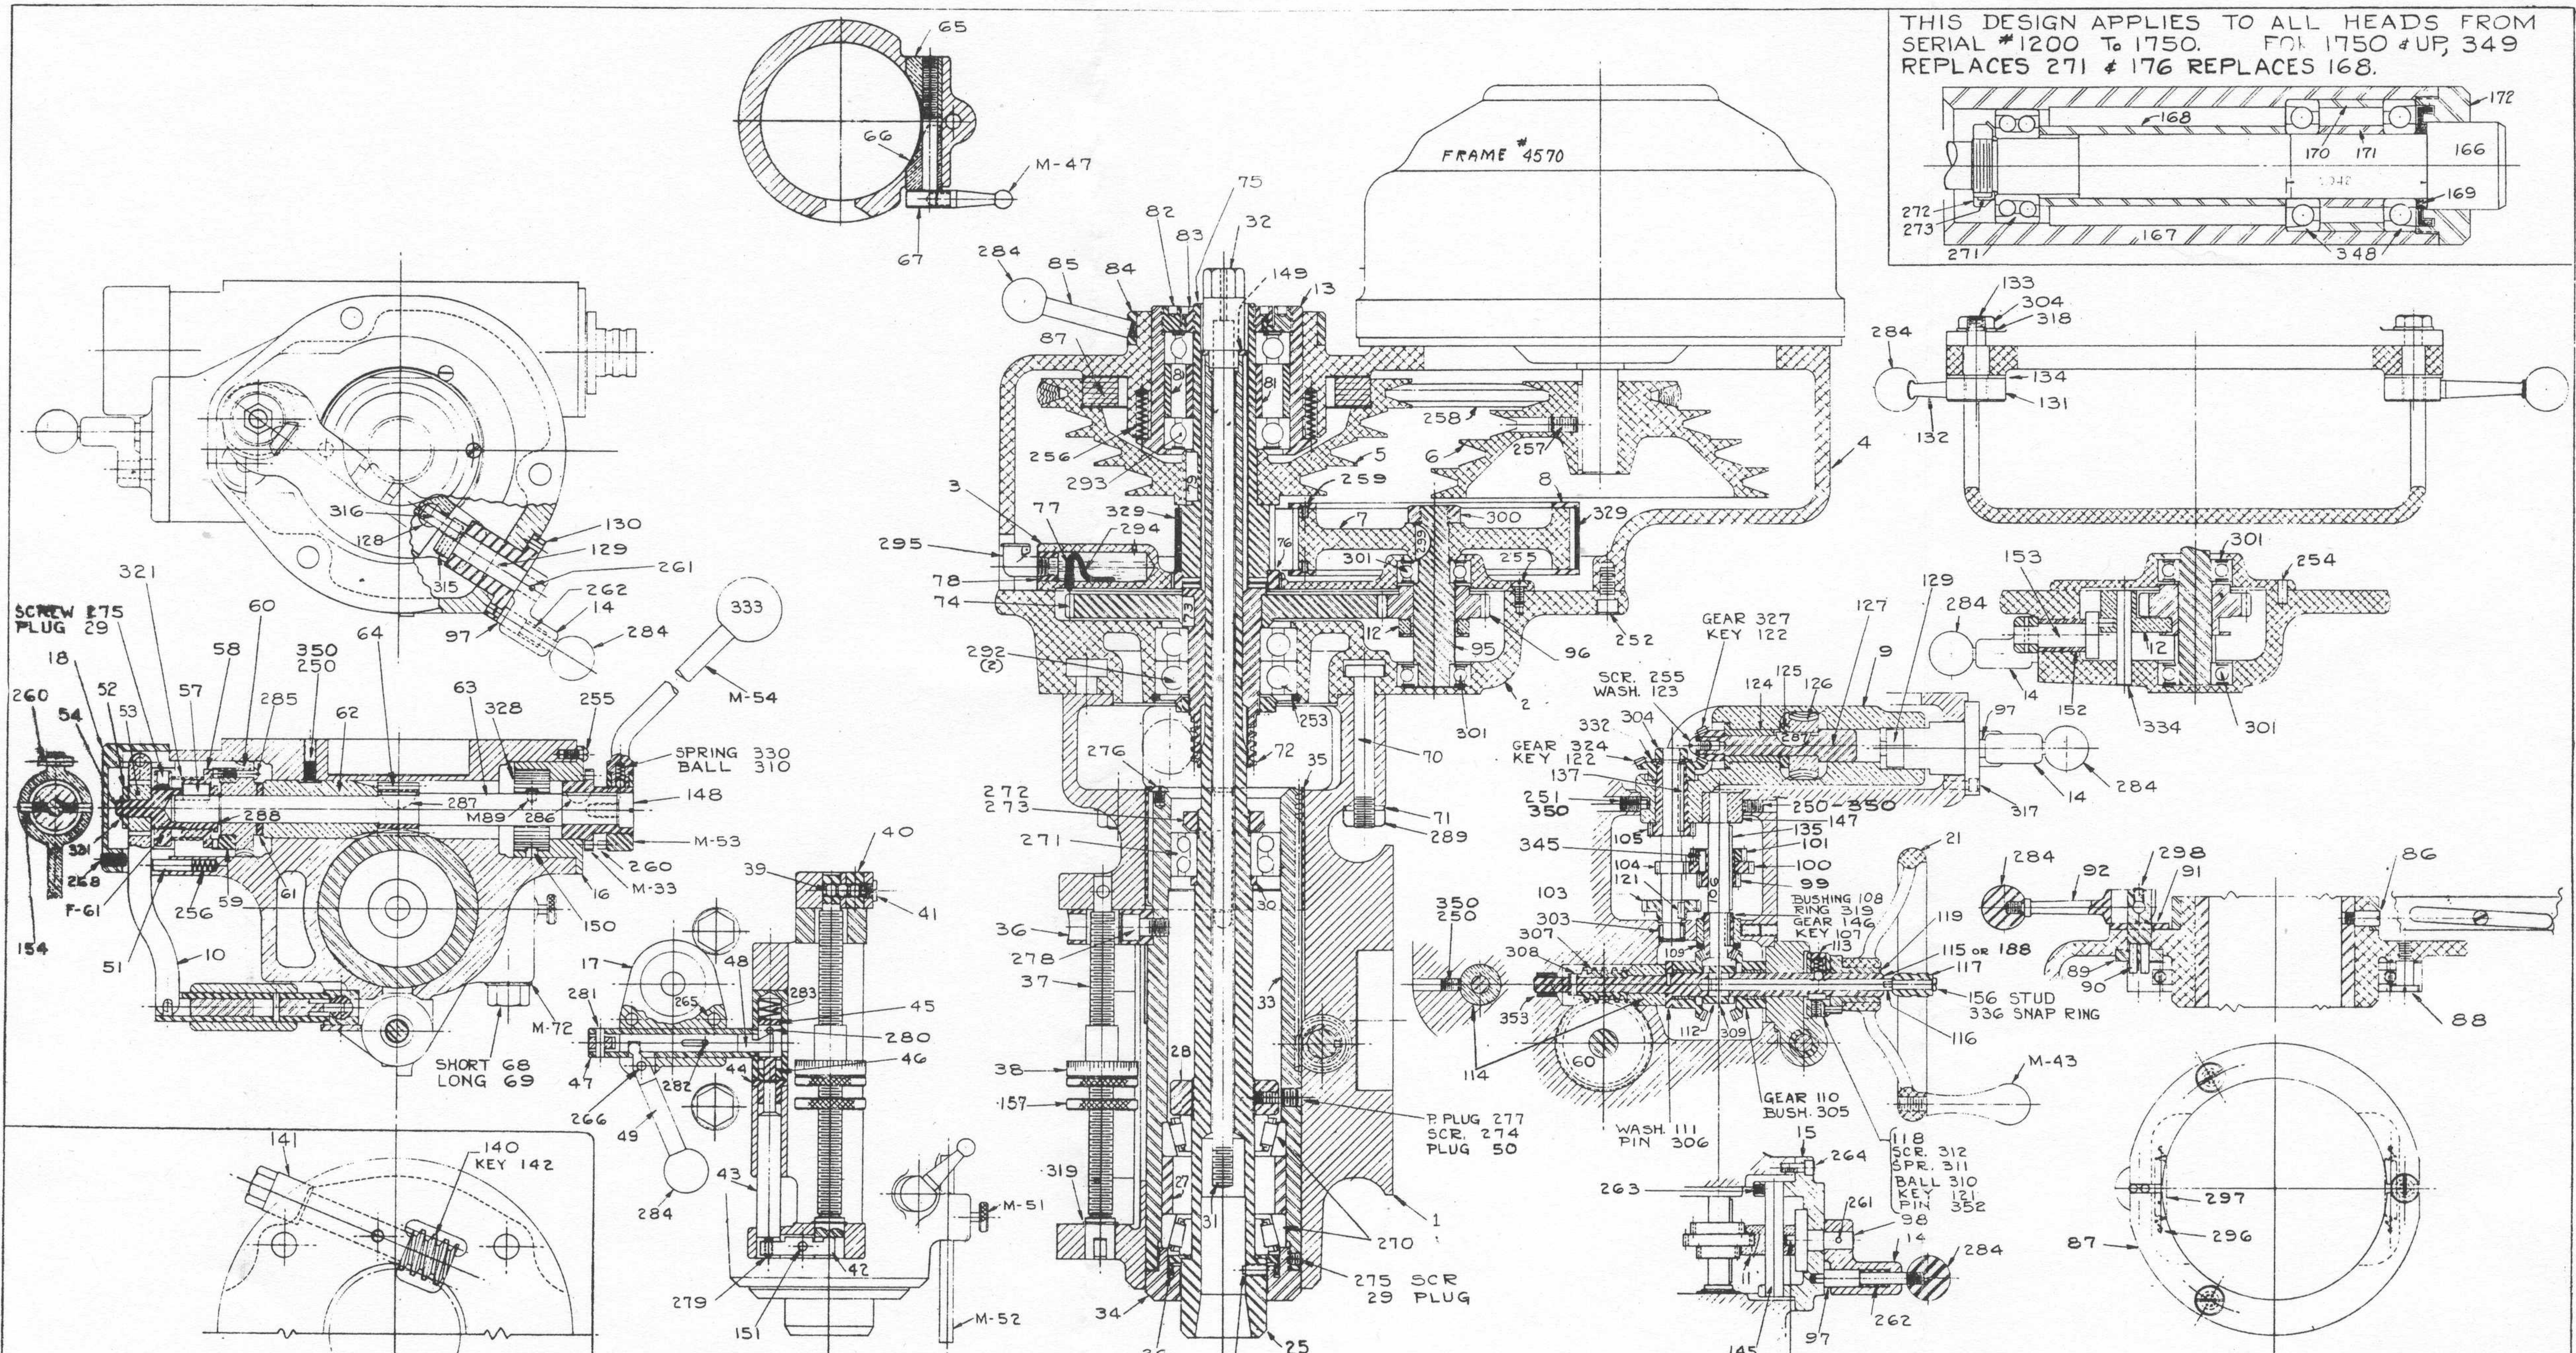

THIS DESIGN APPLIES TO ALL HEADS FROM SERIAL #1200 To 1750. FOR 1750 #UP, 349 REPLACES 271 # 176 REPLACES 168.

SCREW #75
PLUG 29

SPRING BALL 330

GEAR 327
KEY 122

SCR. 255
WASH. 123

GEAR 324
KEY 122

GEAR 110
BUSH. 305

P. PLUG 277
SCR. 274
PLUG 50

WASH. 111
PIN 306

118 SCR. 312
SPR. 311
BALL 310
KEY 121
PIN 352

254

SHORT 68
LONG 69

OPTIONAL EQUIPMENT

TIMKEN BRG'S. USED ON ALL HEADS UP
To SERIAL #1200. SEE UPPER R.H. CORNER.