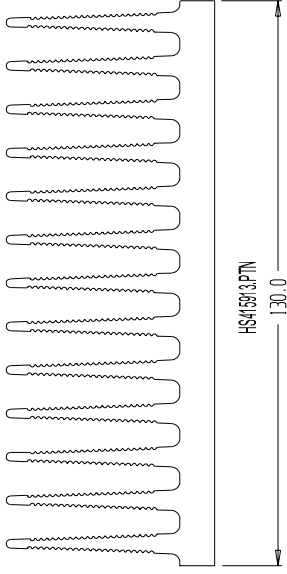

HSA458.PTN  
150.0

HSA459.3.PTN  
130.0

Slotted Detail to suit CASA  
Corner Bars CB10 & CB19

HSA459.2.PTN  
120.0

HSA459.0.PTN  
100.0

HSA45908.PTN  
80.0

HSA45978.PTN  
70.0

HSA45907.PTN  
70.0

HSA45906.PTN  
50.0

HSA45903.PTN  
30.0

HSA45902  
20.0

NOTE - These typical examples of TRIMS from the basic HS-4159 CASA Heatsink illustrate just a few options that CASA can manufacture. CASA will be pleased to discuss your specific needs.  
Send details to CASA Sales/Engineering Staff.