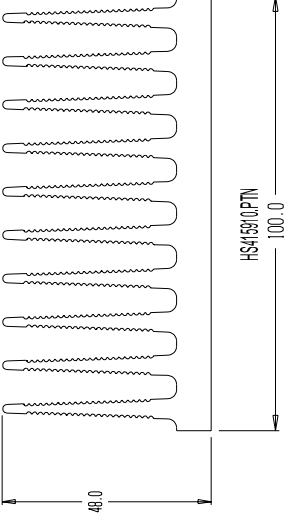

HSA458.PTN  
150.0

HSA459.3.PTN  
130.0

Slotted Detail to suit CASA  
Corner Bars CB10 & CB19

HSA459.2.PTN  
120.0

HSA459.0.PTN  
100.0

HSA45908.PTN  
80.0

HSA45978.PTN  
70.0

HSA45907.PTN  
70.0

HSA45906.PTN  
50.0

HSA45903.PTN  
30.0

HSA45902  
20.0

NOTE - These typical examples of TRIMS from the basic HS-4159 CASA Heatsink illustrate just a few options that CASA can manufacture. CASA will be pleased to discuss your specific needs.  
Send details to CASA Sales/Engineering Staff.