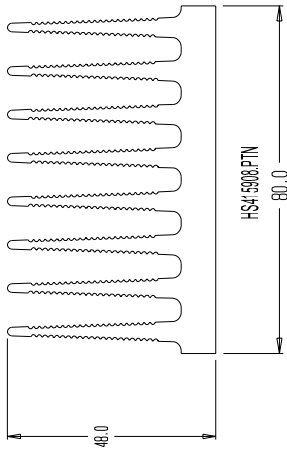

HSA458.PTN  
150.0

HSA459.3.PTN  
130.0

Slotted Detail to suit CASA  
Corner Bars CB10 & CB19

HSA459.2.PTN  
120.0

HSA459.0.PTN  
100.0

HSA45908.PTN  
80.0

HSA45978.PTN  
70.0

HSA45907.PTN  
70.0

HSA45906.PTN  
50.0

HSA45903.PTN  
30.0

HSA45902  
20.0

NOTE - These typical examples of TRIMS from the basic HS-4159 CASA Heatsink illustrate just a few options that CASA can manufacture. CASA will be pleased to discuss your specific needs.  
Send details to CASA Sales/Engineering Staff.