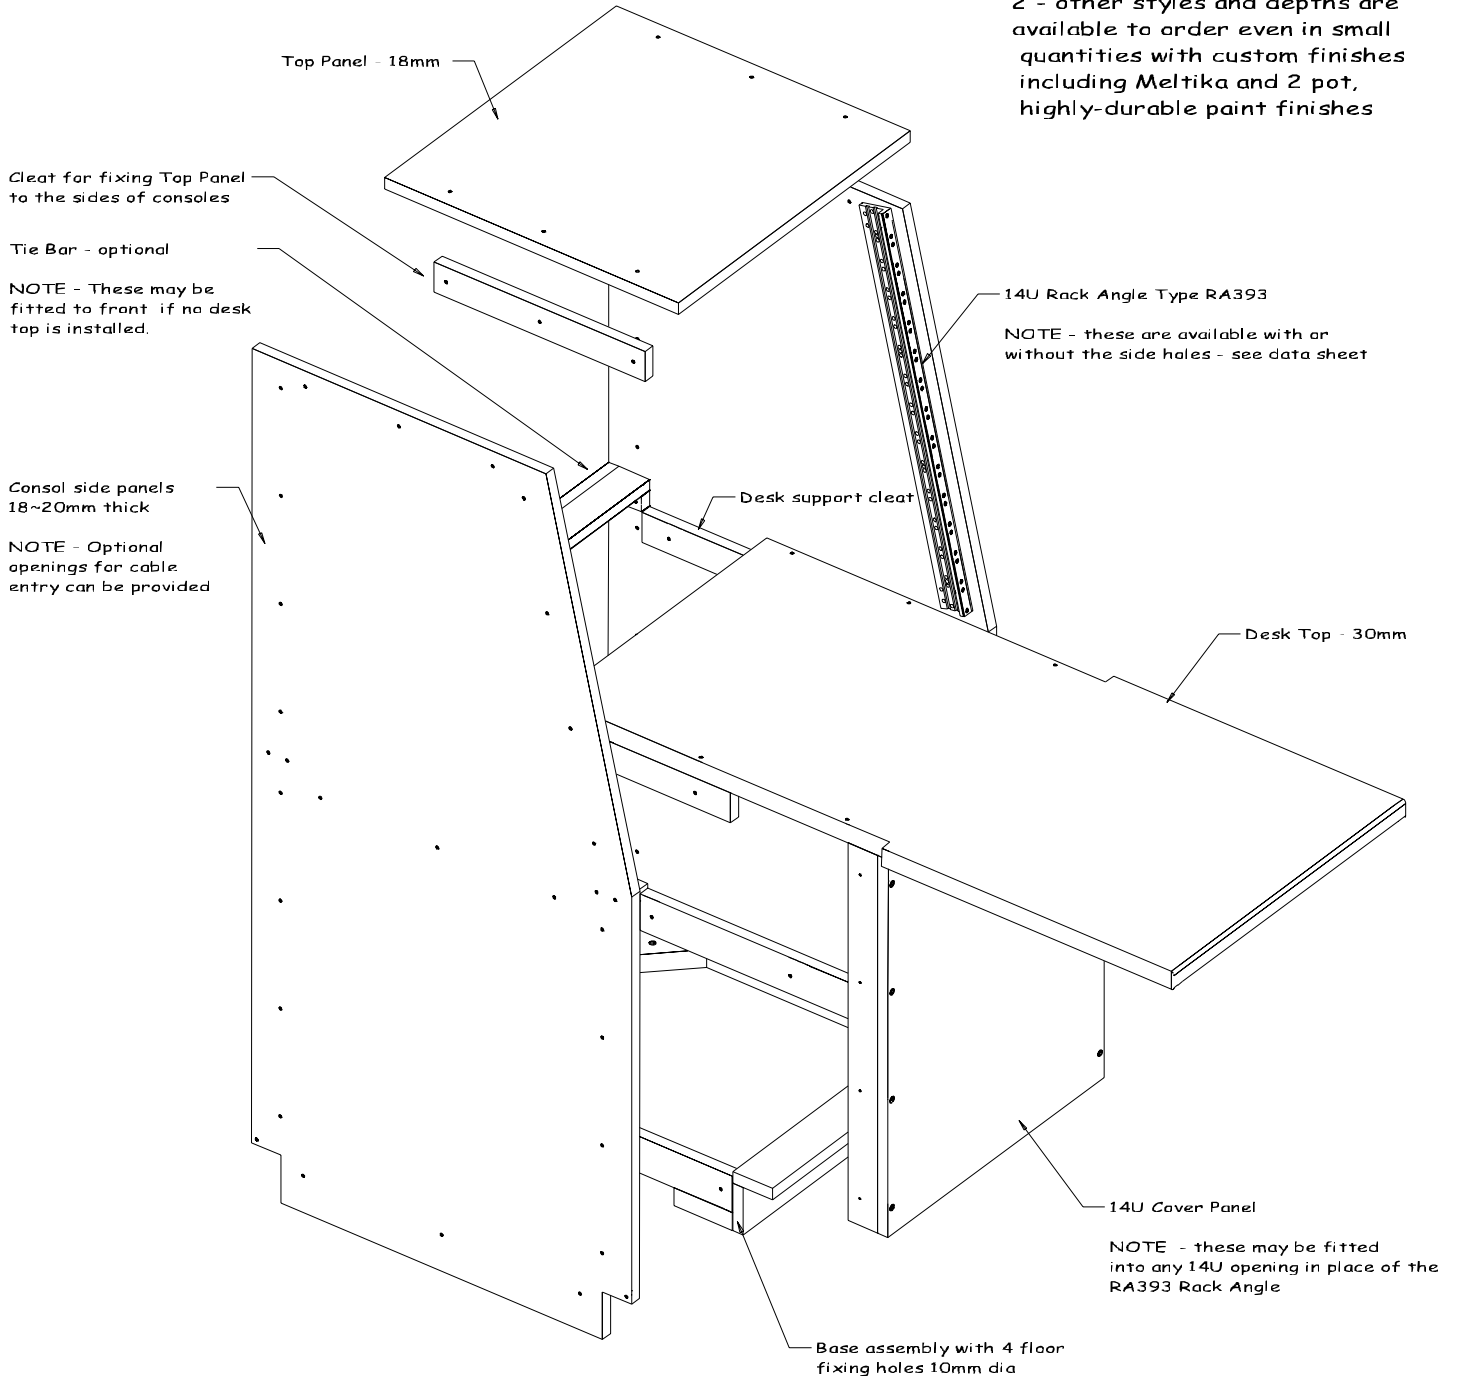

CASA Rack Consol - 28U x 650mm

NOTE

1 - just add side-by-side to create a suite of racks and/or consols.
 2 - other styles and depths are available to order even in small quantities with custom finishes including Meltika and 2 pot, highly-durable paint finishes

CASA Modular Systems Ltd
 Wellington, New Zealand

Copyright - 2003

Drawing = Con-Assy-Ck19.Prt
 View 9
 Levels: 90 + 91 or 92
 Nominal Scale 1:0.10 (A4 page)