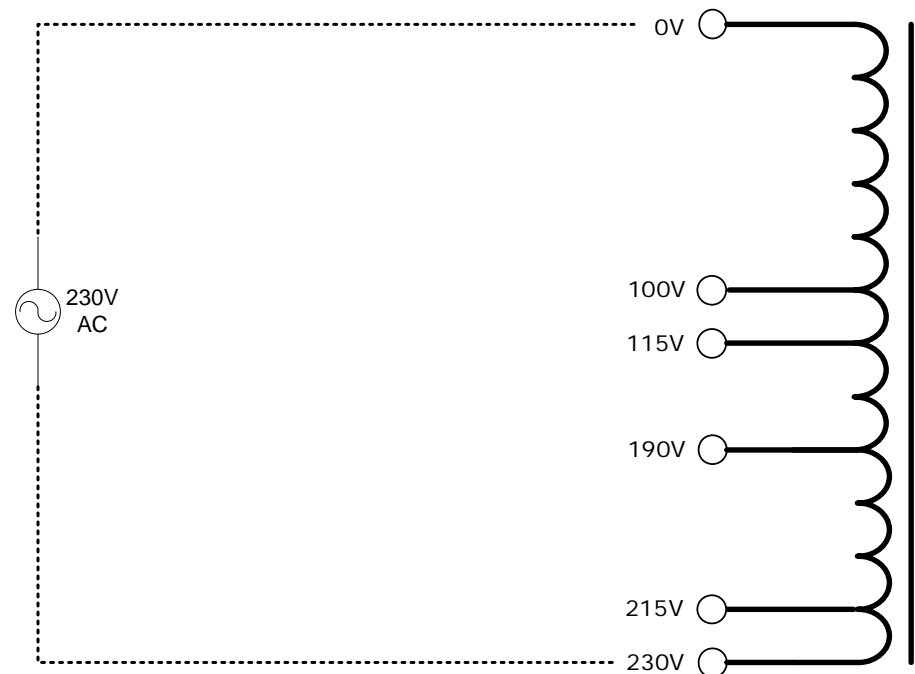

NOTICE – the information on this page is not guaranteed for accuracy – CASA accepts no responsibility (expressed or implied) for any errors or the consequence therefrom.