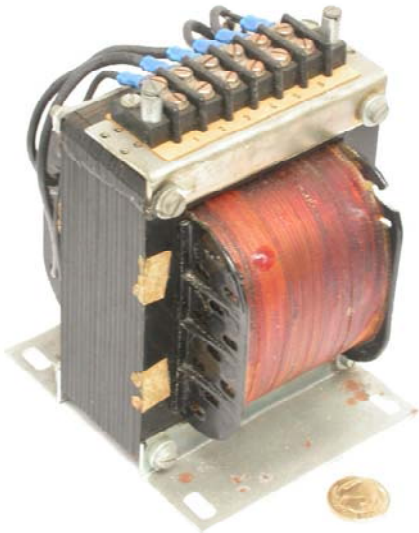

Mains *AUTO* Transformer

<https://www.casa.co.nz>

Edition: 12/09/2022

Type: **230V~100V-500VA-Auto-4116430**

Stock #: 75

General Data

Brand: Geb Frei (Germany)
Type: 230V~100V-500VA-Auto-4116430
Model: 4116-430
OEM: Bv.300-470

Input: 230~100Vac 50~60Hz (multi-tapped as per schematic)
Output: 100+115+190+215V
Power: 500VA (estimated minimum *continuous* rating)

Size: 121x115x155mm (inc. feet/standoffs)
Weight: 6.24kg
Fixing: 4 x 6mm holes @ 100 x 90mm centres (nominal)

Condition: As represented in picture, refurbished stock.

Comments: **Other input/output voltages can be achieved by selection of alternatives not anotated on the schematic.**

4116-430

NOTICE – the information on this page is not guaranteed for accuracy – CASA accepts no responsibility (expressed or implied) for any errors or the consequence therefrom.