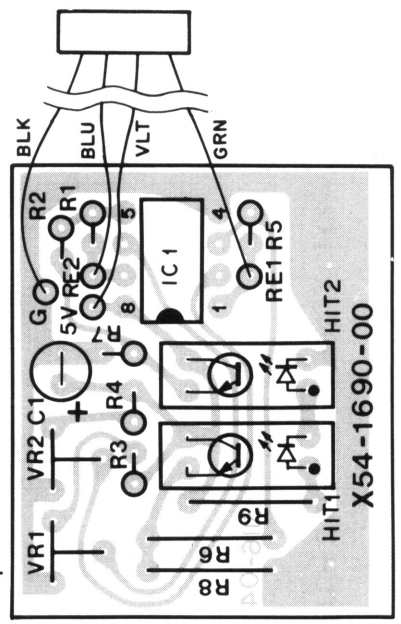

R-2000

PC BOARD VIEWS

PLL UNIT (X50-1920-00) Component side view

ENCODER UNIT (X54-1690-00)
Component side view

- 2SA1015 (Y)
- 2SC1775 (E)
- 2SC1815 (Y)
- 2SC1907
- 2SC1923 (O)
- 2SC1959 (Y)

TA7324P

2SD235 (Y)

R-2000

2SA1015(Y)

PC BOARD VIEWS

20 SWITCH UNIT (X41 - 1480 - 00) Component side view