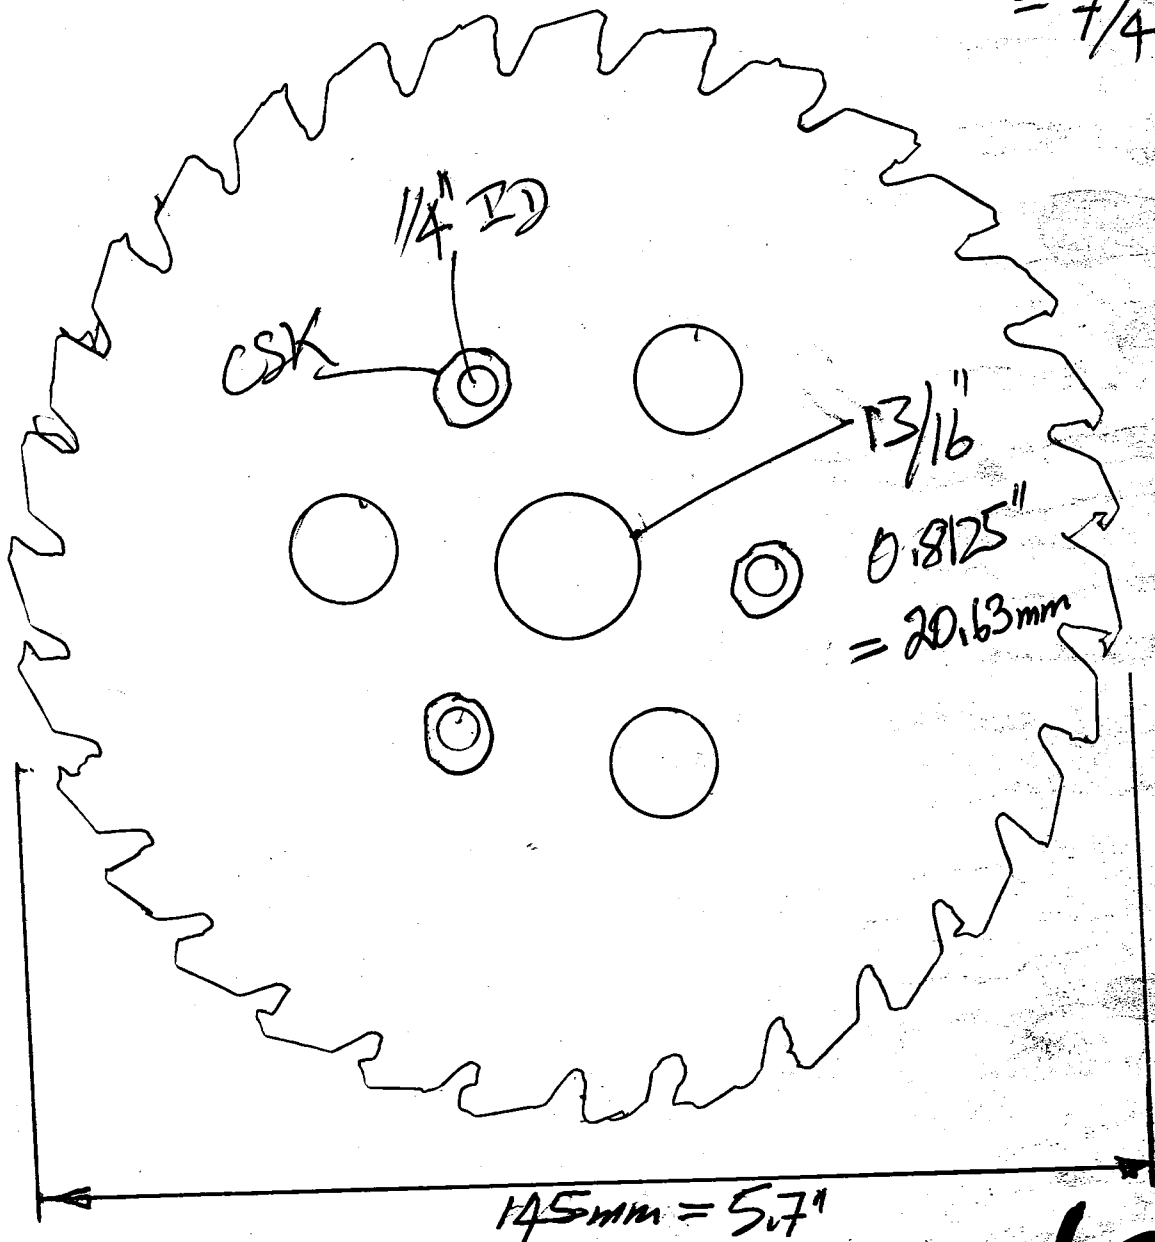

20/7/24 A

Western Trim Saw

Maximum Blade \varnothing 184mm
= 7 1/4"

145 x 31T - 20.6 (13/16")
Bore
2.5mm Kerf

165 x 230